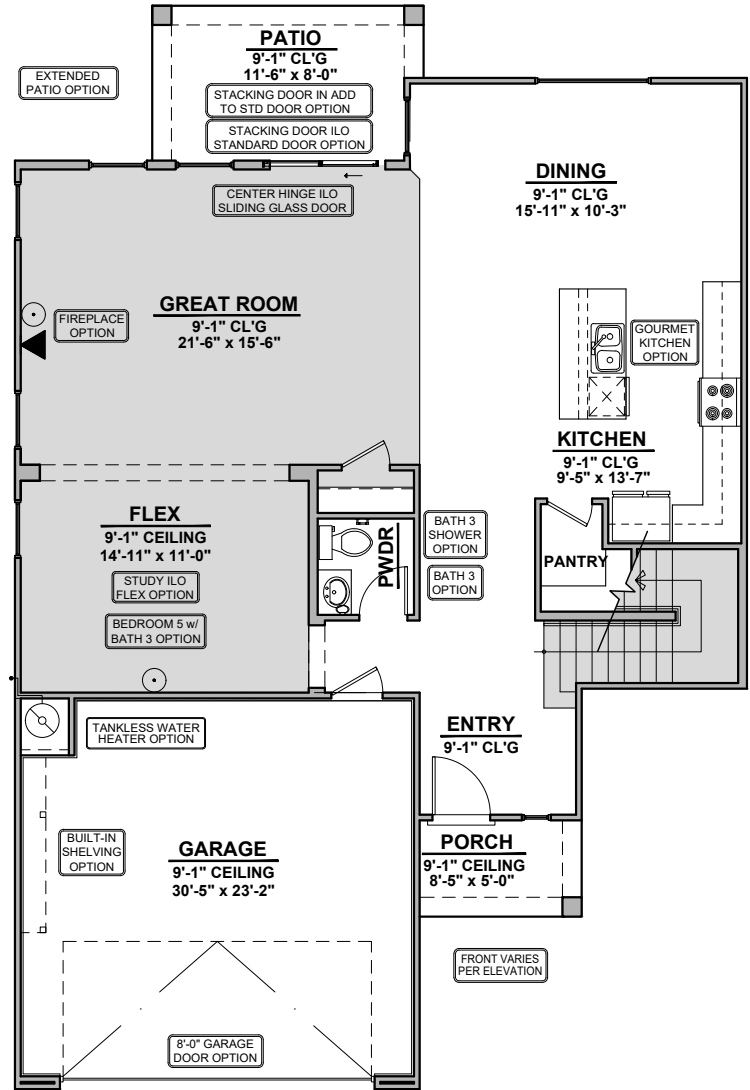

# Timberon

2,421 Square Feet  
Community: Peyton 7

LOW VOLTAGE LEGEND	
LOGO	DESCRIPTION
	CABLE TV
	CAT 5 DATA

Garage Orientation:  Left  Right

Home is complete and accepted as built. \_\_\_\_\_

Home construction is in process, buyer accepts all option locations. \_\_\_\_\_

# Timberon Elevations

2,421 Square Feet  
Community: Peyton 7

LOW VOLTAGE LEGEND	
LOGO	DESCRIPTION
	CABLE TV
	CAT 5 DATA

**Tuscan (B)**

**Spanish Colonial (A)**

# Timberon Options

2,421 Square Feet

Community: Peyton 7

LOW VOLTAGE LEGEND	
LOGO	DESCRIPTION
	CABLE TV
	CAT 5 DATA

Fireplace

Center Hinge Glass Door

Stacking Door In Addition To Standard Door

Contemporary Fireplace

# Timberon Options

2,421 Square Feet

Community: Peyton 7

LOW VOLTAGE LEGEND	
LOGO	DESCRIPTION
	CABLE TV
	CAT 5 DATA

**Bath 3**

**Bath 3 Shower**

**Tankless Water Heater**

**Barn Door**