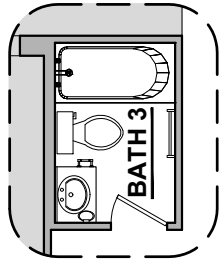

# Timberon Options

2,421 Square Feet

Community: Peyton 7

LOW VOLTAGE LEGEND	
LOGO	DESCRIPTION
	CABLE TV
	CAT 5 DATA

Fireplace

Center Hinge Glass Door

Stacking Door In Addition To Standard Door

Contemporary Fireplace

Traditional Fireplace

Stacking Door ILO Standard Door

Deluxe Glass Shower

Extended Patio

# Timberon Options

2,421 Square Feet

Community: Peyton 7

LOW VOLTAGE LEGEND	
LOGO	DESCRIPTION
	CABLE TV
	CAT 5 DATA

**Bath 3**

**Bath 3 Shower**

**Tankless Water Heater**

**Barn Door**

**Gourmet Kitchen**

**Bedroom 4 ILO Loft**

**Bedroom 5 w/ Bath 3**

**Study Room ILO Flex**