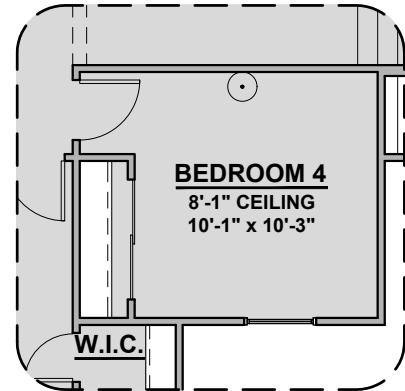

# Timberon Options

2,421 Square Feet

Community: Peyton 7

LOW VOLTAGE LEGEND	
LOGO	DESCRIPTION
	CABLE TV
	CAT 5 DATA

**Bath 3**

**Bath 3 Shower**

**Tankless Water Heater**

**Barn Door**

**Gourmet Kitchen**

**Bedroom 4 ILO Loft**

**Bedroom 5 w/ Bath 3**

**Study Room ILO Flex**