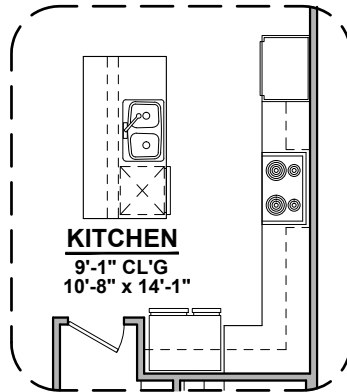

# Timberon Options

2,421 Square Feet

Community: Peyton 7

LOW VOLTAGE LEGEND	
LOGO	DESCRIPTION
	CABLE TV
	CAT 5 DATA

**Bath 3**

**Bath 3 Shower**

**Tankless Water Heater**

**Barn Door**

**Gourmet Kitchen**

**Bedroom 4 ILO Loft**

**Bedroom 5 w/ Bath 3**

**Study Room ILO Flex**