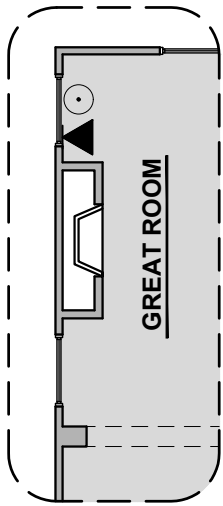

# Timberon

2,421 Square Feet  
Community: Peyton 7

LOW VOLTAGE LEGEND	
LOGO	DESCRIPTION
	CABLE TV
	CAT 5 DATA

Garage Orientation:  Left  Right

Home is complete and accepted as built. \_\_\_\_\_

Home construction is in process, buyer accepts all option locations. \_\_\_\_\_

# Timberon Elevations

2,421 Square Feet  
Community: Peyton 7

LOW VOLTAGE LEGEND	
LOGO	DESCRIPTION
	CABLE TV
	CAT 5 DATA

**Tuscan (B)**

**Spanish Colonial (A)**

# Timberon Options

2,421 Square Feet

Community: Peyton 7

LOW VOLTAGE LEGEND	
LOGO	DESCRIPTION
	CABLE TV
	CAT 5 DATA

Fireplace

Center Hinge Glass Door

Stacking Door In Addition To Standard Door

Contemporary Fireplace