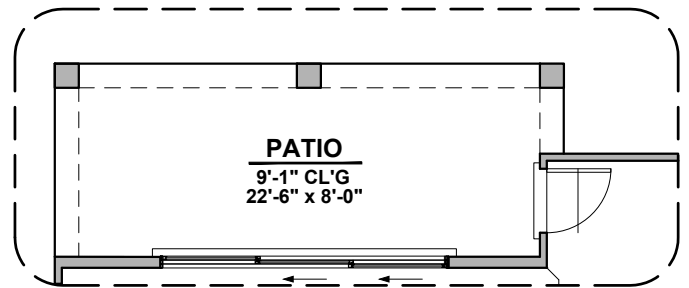

# Timberon Elevations

2,421 Square Feet  
Community: Peyton 7

LOW VOLTAGE LEGEND	
LOGO	DESCRIPTION
	CABLE TV
	CAT 5 DATA

**Tuscan (B)**

**Spanish Colonial (A)**

# Timberon Options

2,421 Square Feet

Community: Peyton 7

LOW VOLTAGE LEGEND	
LOGO	DESCRIPTION
	CABLE TV
	CAT 5 DATA

Fireplace

Center Hinge Glass Door

Stacking Door In Addition To Standard Door

Contemporary Fireplace

Traditional Fireplace

Stacking Door ILO Standard Door

Deluxe Glass Shower

Extended Patio

# Timberon Options

2,421 Square Feet

Community: Peyton 7

LOW VOLTAGE LEGEND	
LOGO	DESCRIPTION
	CABLE TV
	CAT 5 DATA

**Bath 3**

**Bath 3 Shower**

**Tankless Water Heater**

**Barn Door**