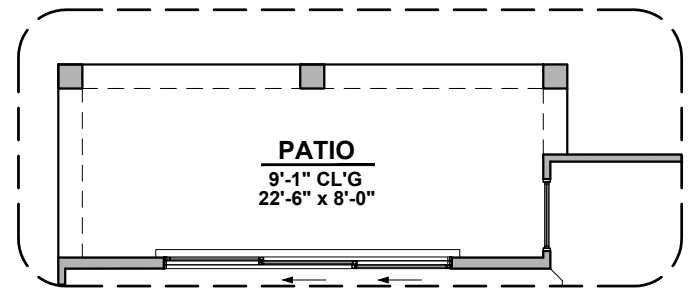

# Timberon Elevations

2,421 Square Feet  
Community: Peyton 7

LOW VOLTAGE LEGEND	
LOGO	DESCRIPTION
	CABLE TV
	CAT 5 DATA

**Tuscan (B)**

**Spanish Colonial (A)**

# Timberon Options

2,421 Square Feet

Community: Peyton 7

LOW VOLTAGE LEGEND	
LOGO	DESCRIPTION
	CABLE TV
	CAT 5 DATA

Fireplace

Center Hinge Glass Door

Stacking Door In Addition To Standard Door

Contemporary Fireplace

Traditional Fireplace

Stacking Door ILO Standard Door

Deluxe Glass Shower

Extended Patio

# Timberon Options

2,421 Square Feet

Community: Peyton 7

LOW VOLTAGE LEGEND	
LOGO	DESCRIPTION
	CABLE TV
	CAT 5 DATA

**Bath 3**

**Bath 3 Shower**

**Tankless Water Heater**

**Barn Door**