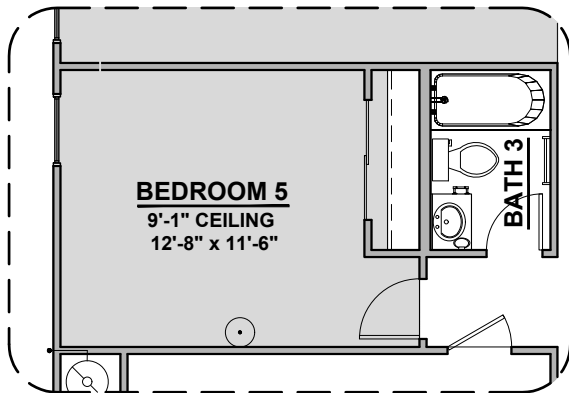

# Timberon Options

2,421 Square Feet

Community: Peyton 7

LOW VOLTAGE LEGEND	
LOGO	DESCRIPTION
	CABLE TV
	CAT 5 DATA

**Bath 3**

**Bath 3 Shower**

**Tankless Water Heater**

**Barn Door**

**Gourmet Kitchen**

**Bedroom 4 ILO Loft**

**Bedroom 5 w/ Bath 3**

**Study Room ILO Flex**