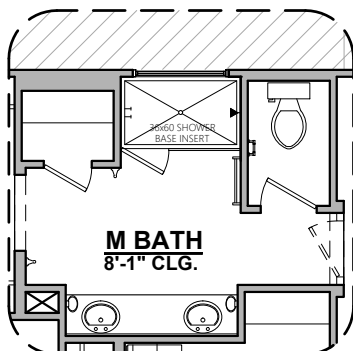

# Timberon Elevations

2,421 Square Feet  
Community: Peyton 7

LOW VOLTAGE LEGEND	
LOGO	DESCRIPTION
	CABLE TV
	CAT 5 DATA

**Tuscan (B)**

**Spanish Colonial (A)**

# Timberon Options

2,421 Square Feet

Community: Peyton 7

LOW VOLTAGE LEGEND	
LOGO	DESCRIPTION
	CABLE TV
	CAT 5 DATA

Fireplace

Center Hinge Glass Door

Stacking Door In Addition To Standard Door

Contemporary Fireplace

Traditional Fireplace

Stacking Door ILO Standard Door

Deluxe Glass Shower

Extended Patio

# Timberon Options

2,421 Square Feet

Community: Peyton 7

LOW VOLTAGE LEGEND	
LOGO	DESCRIPTION
	CABLE TV
	CAT 5 DATA

**Bath 3**

**Bath 3 Shower**

**Tankless Water Heater**

**Barn Door**