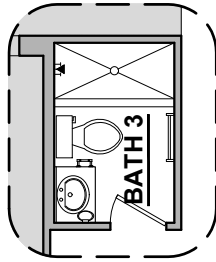

# Timberon Options

2,421 Square Feet

Community: Peyton 7

LOW VOLTAGE LEGEND	
LOGO	DESCRIPTION
	CABLE TV
	CAT 5 DATA

**Bath 3**

**Bath 3 Shower**

**Tankless Water Heater**

**Barn Door**

**Gourmet Kitchen**

**Bedroom 4 ILO Loft**

**Bedroom 5 w/ Bath 3**

**Study Room ILO Flex**