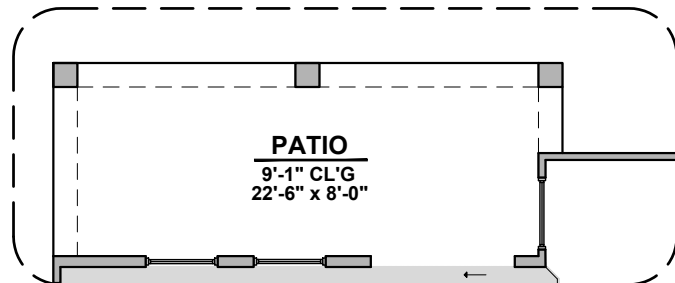

Extended Patio