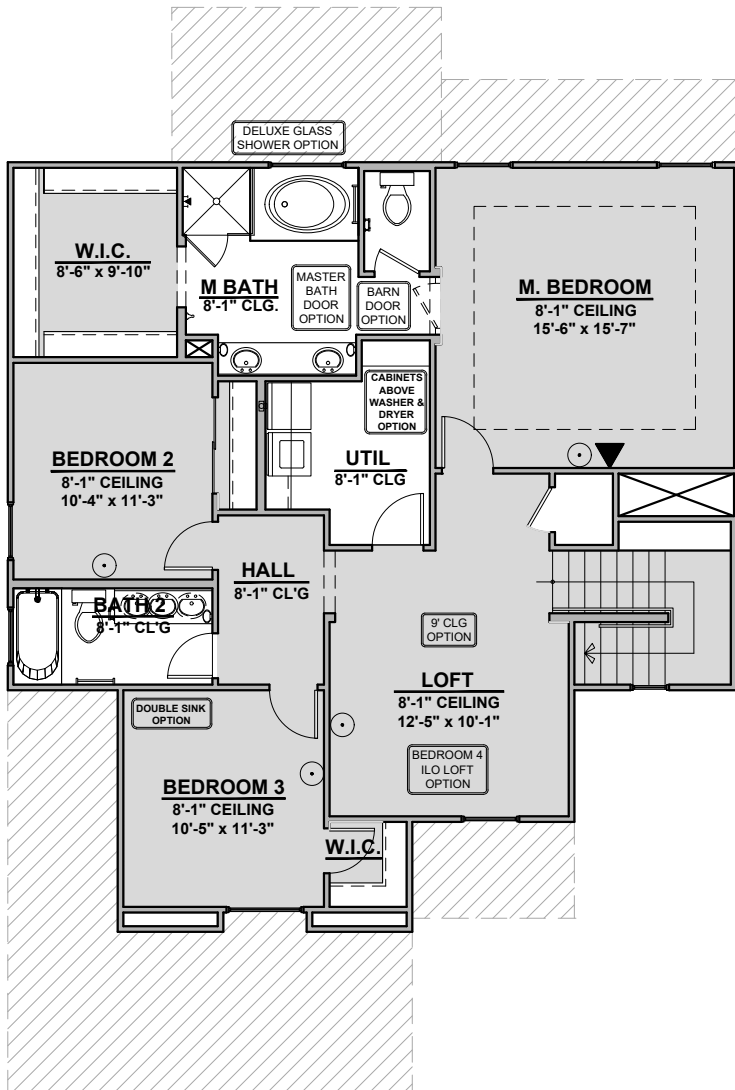

# Timberon

2,421 Square Feet  
Community: Peyton 7

LOW VOLTAGE LEGEND	
LOGO	DESCRIPTION
	CABLE TV
	CAT 5 DATA

Garage Orientation:  Left  Right

Home is complete and accepted as built. \_\_\_\_\_

Home construction is in process, buyer accepts all option locations. \_\_\_\_\_

# Timberon Elevations

2,421 Square Feet  
Community: Peyton 7

LOW VOLTAGE LEGEND	
LOGO	DESCRIPTION
	CABLE TV
	CAT 5 DATA

**Tuscan (B)**

**Spanish Colonial (A)**

# Timberon Options

2,421 Square Feet

Community: Peyton 7

LOW VOLTAGE LEGEND	
LOGO	DESCRIPTION
	CABLE TV
	CAT 5 DATA

Fireplace

Center Hinge Glass Door

Stacking Door In Addition To Standard Door

Contemporary Fireplace

# Timberon Options

2,421 Square Feet

Community: Peyton 7

LOW VOLTAGE LEGEND	
LOGO	DESCRIPTION
	CABLE TV
	CAT 5 DATA

**Bath 3**

**Bath 3 Shower**

**Tankless Water Heater**

**Barn Door**