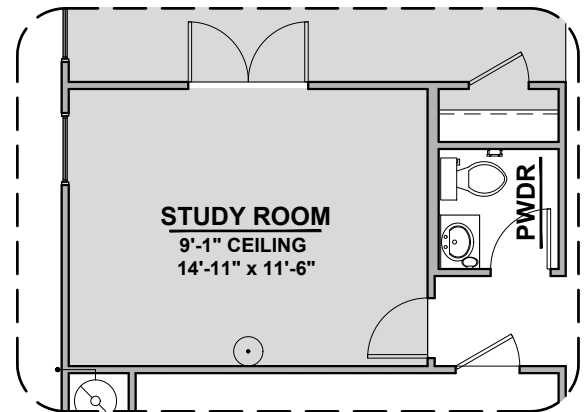

# Timberon Options

2,421 Square Feet

Community: Peyton 7

LOW VOLTAGE LEGEND	
LOGO	DESCRIPTION
	CABLE TV
	CAT 5 DATA

**Bath 3**

**Bath 3 Shower**

**Tankless Water Heater**

**Barn Door**

**Gourmet Kitchen**

**Bedroom 4 ILO Loft**

**Bedroom 5 w/ Bath 3**

**Study Room ILO Flex**